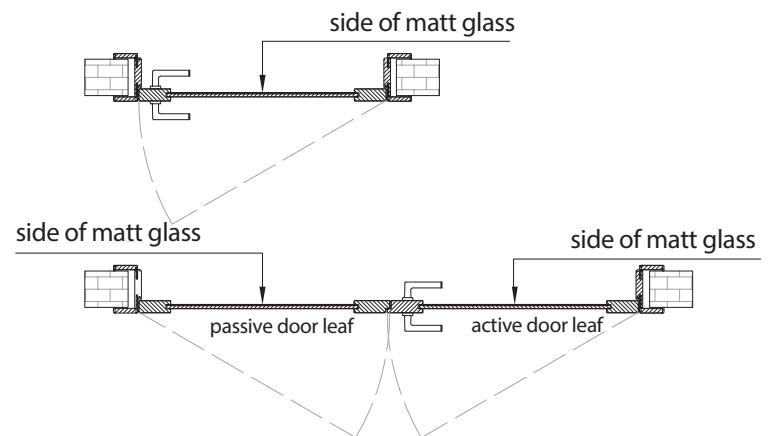

Glass inside in door

Please look at the below, for which side are finding a matt glass.

REBATED DOOR LEAF

Door leaves with locks: no key hole drilling, magnetic lock with no key hole drilling, cylinder lock, standard lock, magnetic cylinder, magnetic standard

Door leaves with locks: bathroom lock 6mm, bathroom lock 4 mm, bathroom lock, only drilling, magnetic bathroom lock

UNREBATED DOOR LEAF

SLIDING DOOR