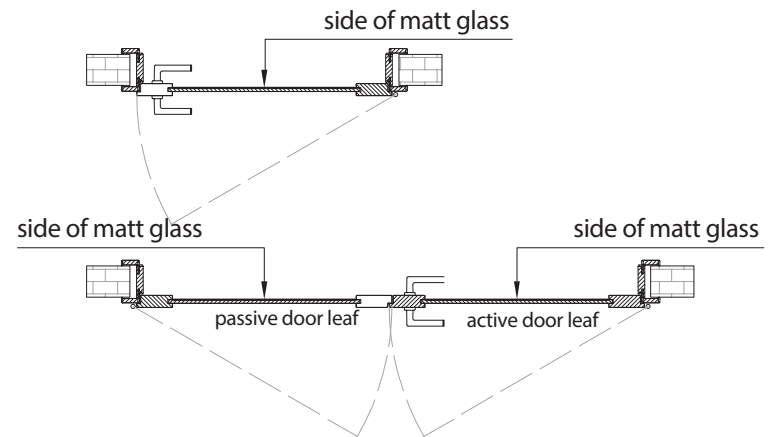

Glass inside in door

Please look at the below, for which side are finding a matt glass.

REBATED DOOR LEAF

Door leaves with locks: no key hole drilling, magnetic lock with no key hole drilling, cylinder lock, standard lock, magnetic cylinder, magnetic standard

Door leaves with locks: bathroom lock 6mm, bathroom lock 4 mm, bathroom lock, only drilling, magnetic bathroom lock

UNREBATED DOOR LEAF

SLIDING DOOR