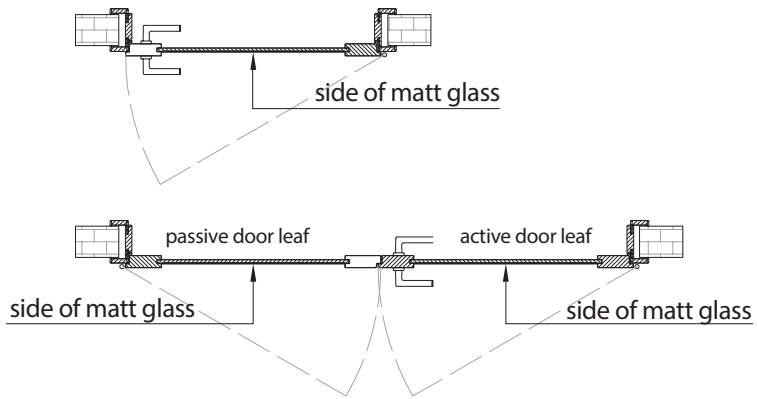

Glass inside in door

Please look at the below, for which side are finding a matt glass.

REBATED DOOR LEAF

Door leaves with locks: no key hole drilling, magnetic lock with no key hole drilling, cylinder lock, standard lock, magnetic cylinder, magnetic standard

Door leaves with locks: bathroom lock 6mm, bathroom lock 4 mm, bathroom lock, only drilling, magnetic bathroom lock

UNREBATED DOOR LEAF

SLIDING DOOR