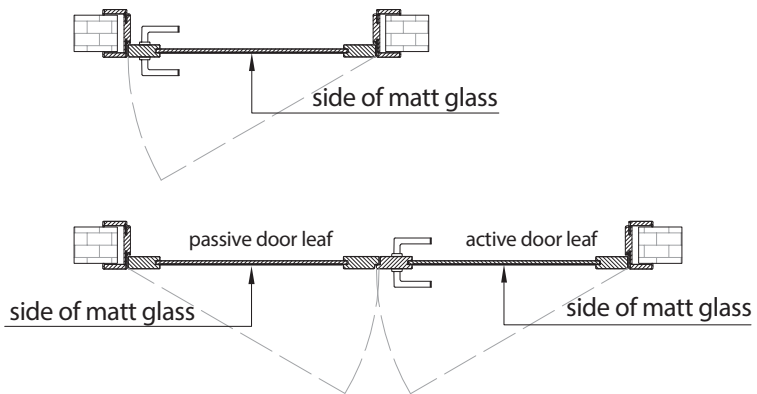

Glass inside in door

Please look at the below, for which side are finding a matt glass.

REBATED DOOR LEAF

Door leaves with locks: no key hole drilling, magnetic lock with no key hole drilling, cylinder lock, standard lock, magnetic cylinder, magnetic standard

Door leaves with locks: bathroom lock 6mm, bathroom lock 4 mm, bathroom lock, only drilling, magnetic bathroom lock

UNREBATED DOOR LEAF

SLIDING DOOR